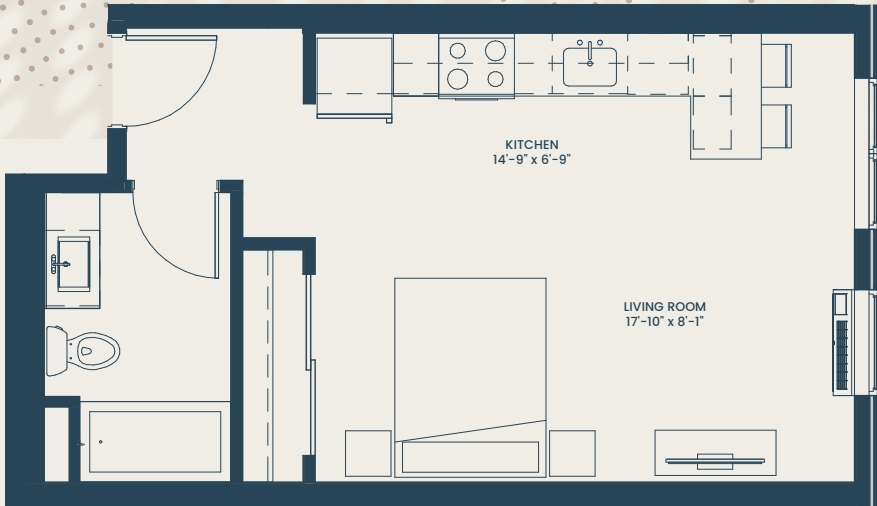

ATLAS

Studio / 1 Bathroom
438 Square Feet

LUMOS & NOX

Floor plans are artist renderings.
Subject to change.

FLOORS 1 2 3 4

2703 Girard Ave S, Minneapolis, MN 55408

612-255-2222

LumosNoxApartments.com