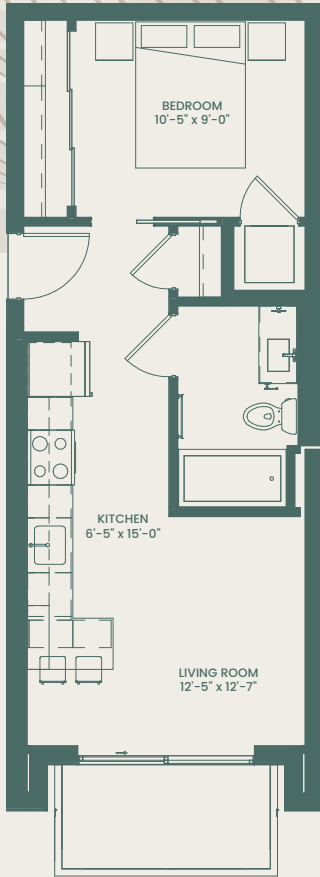

DOMINGO

1 Bedroom Alcove /
1 Bathroom
505 Square Feet

LUMOS
& NOX

Floor plans are artist renderings.
Subject to change.

LUMOS

DOMINGO 1 BR ALCOVE / 1 BATH 505 Square Feet

FLOOR 1 2 3 4 5 6

2826 Girard Ave S, Minneapolis, MN 55408

612-255-2222

LumosNoxApartments.com

Floor plans are artist renderings. Subject to change.