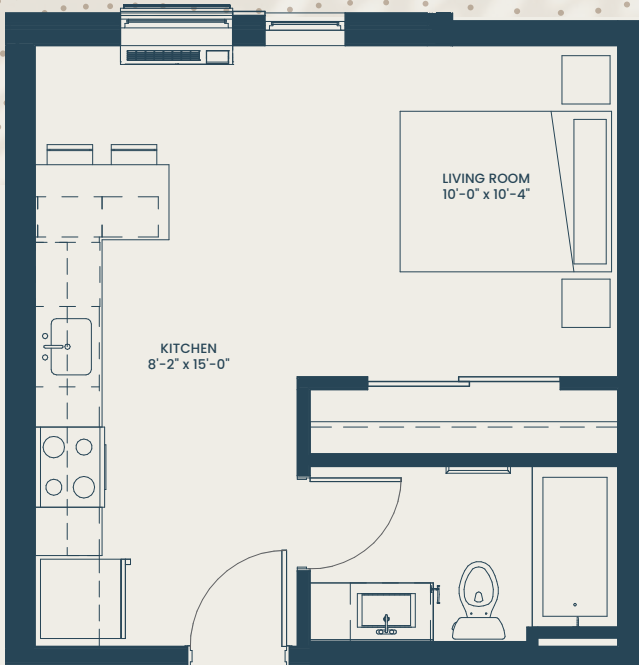

# PANDORA

Studio / 1 Bathroom  
396 Square Feet

# LUMOS & NOX

Floor plans are artist renderings.  
Subject to change.

FLOORS 1 2 3 4

2703 Girard Ave S, Minneapolis, MN 55408

**612-255-2222**

[LumosNoxApartments.com](http://LumosNoxApartments.com)

Floor plans are artist renderings. Subject to change.