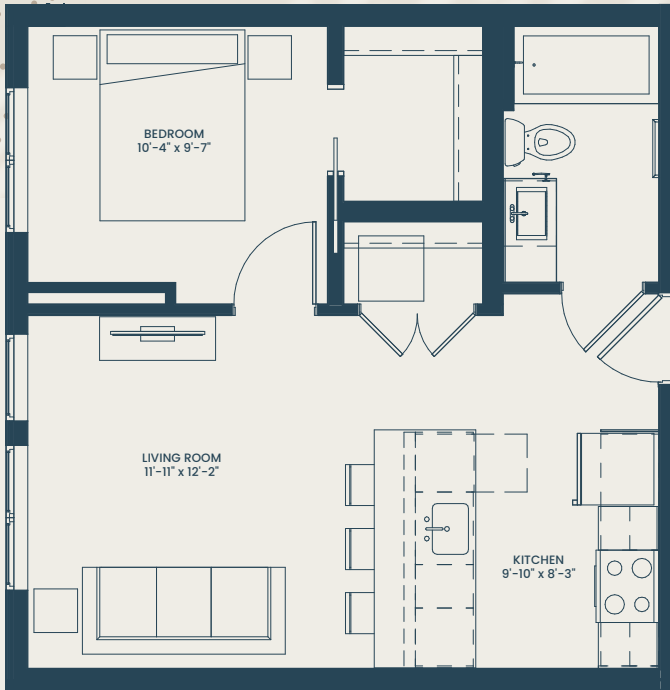

NOX

ELARA 1 BR / 1 BATH 555 Square Feet