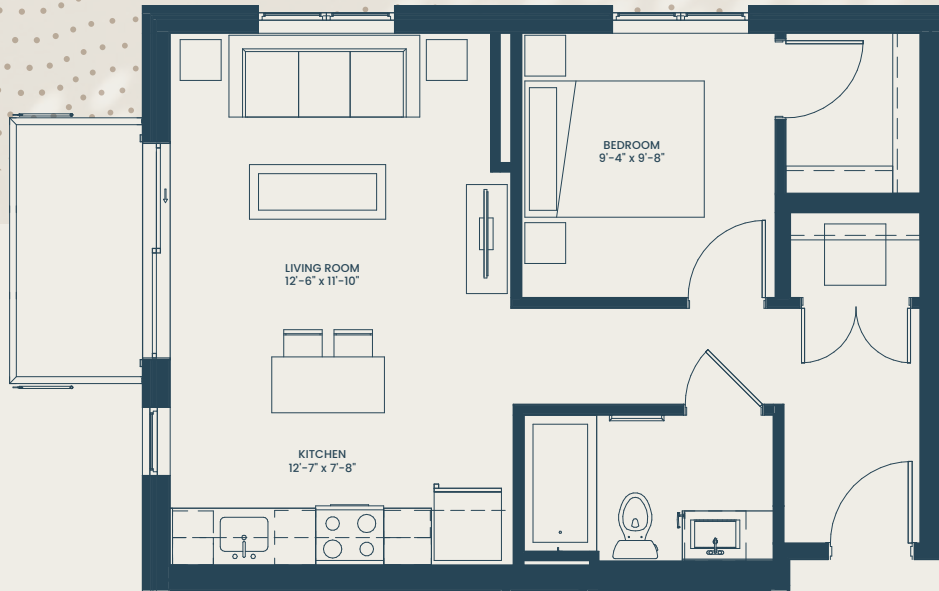

EUROPA

1 Bedroom / 1 Bathroom
613 Square Feet

LUMOS & NOX

Floor plans are artist renderings.
Subject to change.

NOX

EUROPA 1 BR / 1 BATH 613 Square Feet

FLOORS

2703 Girard Ave S, Minneapolis, MN 55408

612-255-2222

LumosNoxApartments.com

Floor plans are artist renderings. Subject to change.