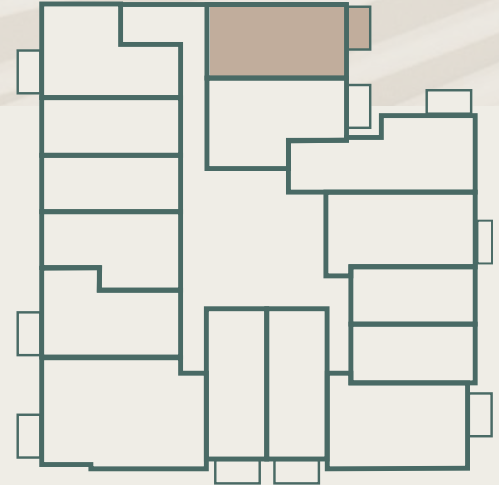

SOLARA

Studio / 1 Bathroom
585 Square Feet

LUMOS & NOX

Floor plans are artist renderings.
Subject to change.

LUMOS

SOLARA STUDIO / 1 BATH 585 Square Feet

FLOOR 1 2 **3** 4 5 6

2826 Girard Ave S, Minneapolis, MN 55408