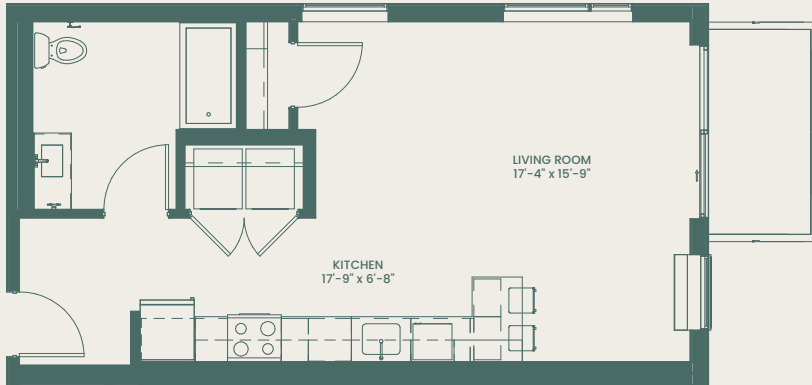

SOLARA

Studio / 1 Bathroom
585 Square Feet

LUMOS & NOX

Floor plans are artist renderings.
Subject to change.

LUMOS

SOLARA STUDIO / 1 BATH 585 Square Feet

FLOOR 1 2 **3** 4 5 6

2826 Girard Ave S, Minneapolis, MN 55408

612-255-2222

LumosNoxApartments.com

Floor plans are artist renderings. Subject to change.