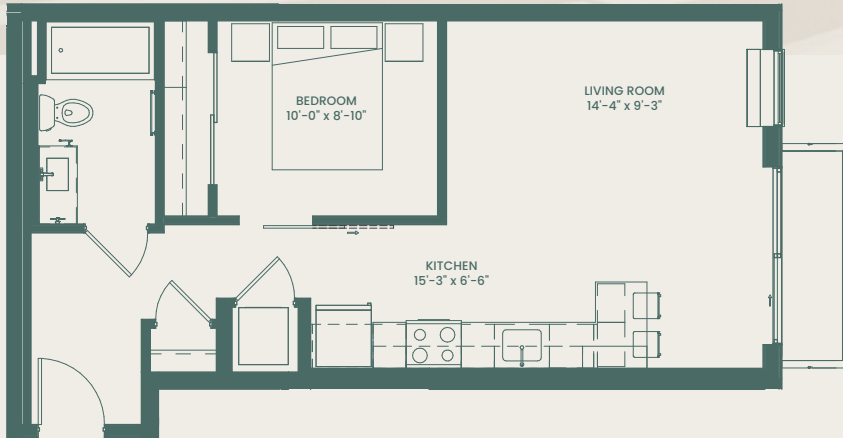

# APOLLO

1 Bedroom Alcove /  
1 Bathroom  
606 Square Feet

# LUMOS & NOX

Floor plans are artist renderings.  
Subject to change.

# LUMOS

APOLLO 1 BR ALCOVE / 1 BATH 606 Square Feet

FLOOR 1 2 3 4 5 6

2826 Girard Ave S, Minneapolis, MN 55408

**612-255-2222**

[LumosNoxApartments.com](http://LumosNoxApartments.com)

Floor plans are artist renderings. Subject to change.