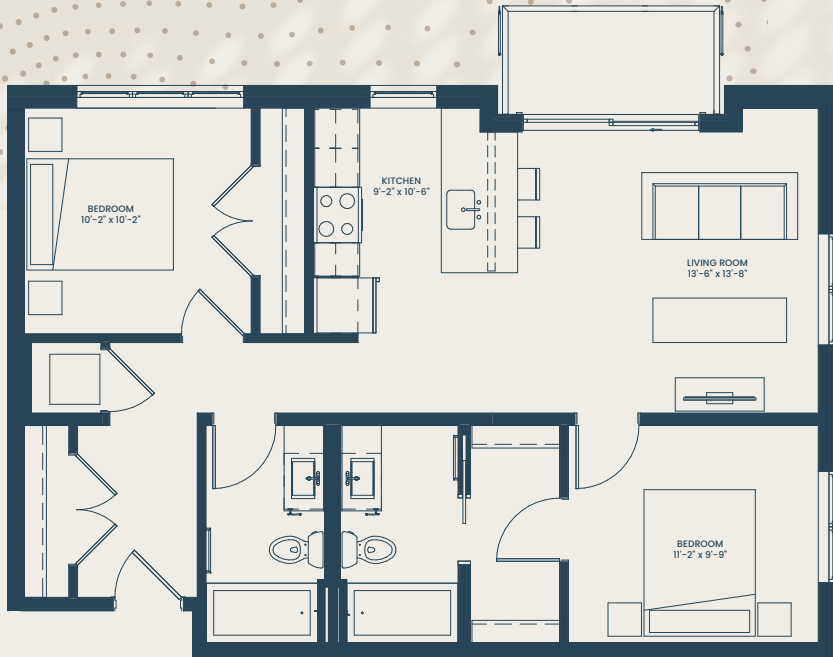

PROMETHEUS

2 Bedroom / 2 Bathroom
985 Square Feet

LUMOS & NOX

Floor plans are artist renderings.
Subject to change.

NOX

PROMETHEUS 2 BR / 2 BATH 985 Square Feet

FLOORS 1 2 3 4

2703 Girard Ave S, Minneapolis, MN 55408