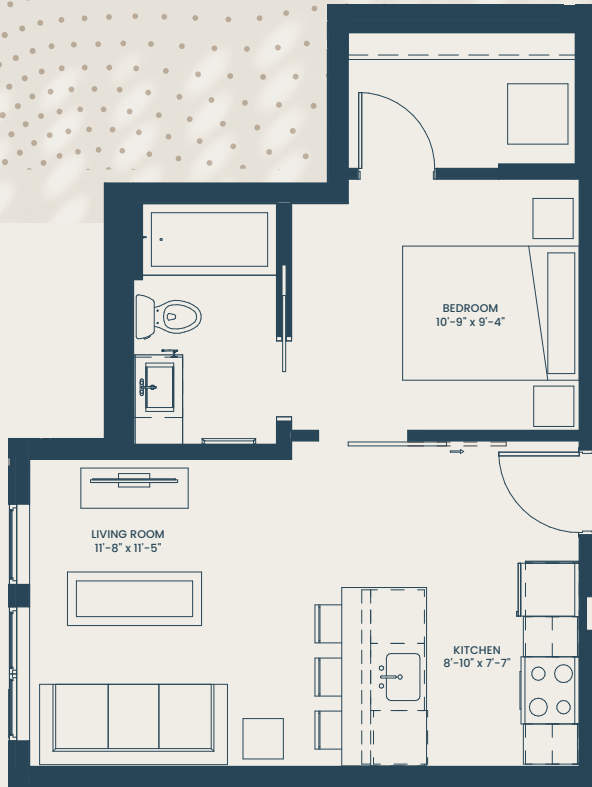

THEBE

1 Bedroom Alcove /
1 Bathroom
506 Square Feet

LUMOS & NOX

Floor plans are artist renderings.
Subject to change.

NOX

THEBE 1 BR ALCOVE / 1 BATH 506 Square Feet

FLOORS 1 2 3 4

2703 Girard Ave S, Minneapolis, MN 55408

612-255-2222

LumosNoxApartments.com

Floor plans are artist renderings. Subject to change.