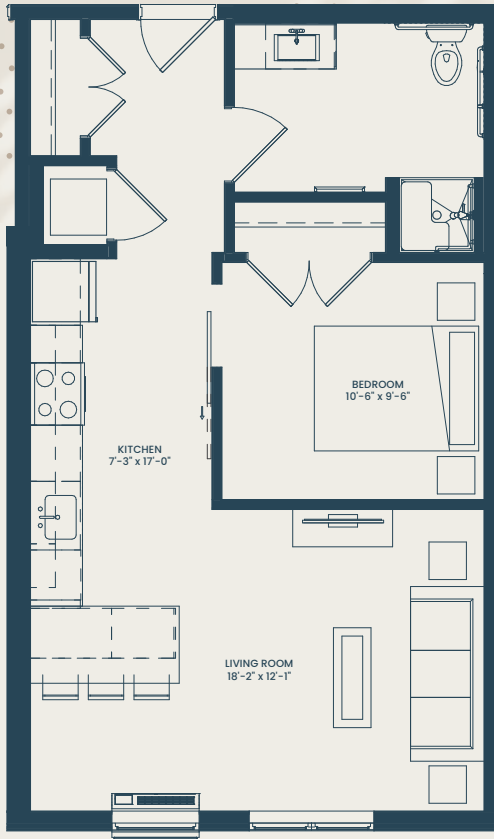

ERSA

1 Bedroom Alcove /
1 Bathroom
654 Square Feet

LUMOS & NOX

Floor plans are artist renderings.
Subject to change.

FLOORS 1 2 3 4

2703 Girard Ave S, Minneapolis, MN 55408

612-255-2222

LumosNoxApartments.com

Floor plans are artist renderings. Subject to change.