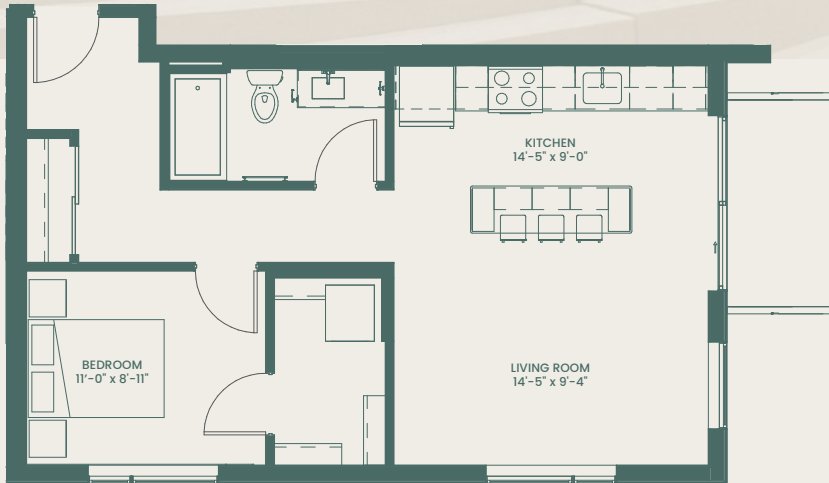

CYRUS

1 Bedroom / 1 Bathroom
670 Square Feet

LUMOS & NOX

Floor plans are artist renderings.
Subject to change.

LUMOS

CYRUS 1 BR / 1 BATH 670 Square Feet

FLOOR 1 2 3 4 5 6

2826 Girard Ave S, Minneapolis, MN 55408