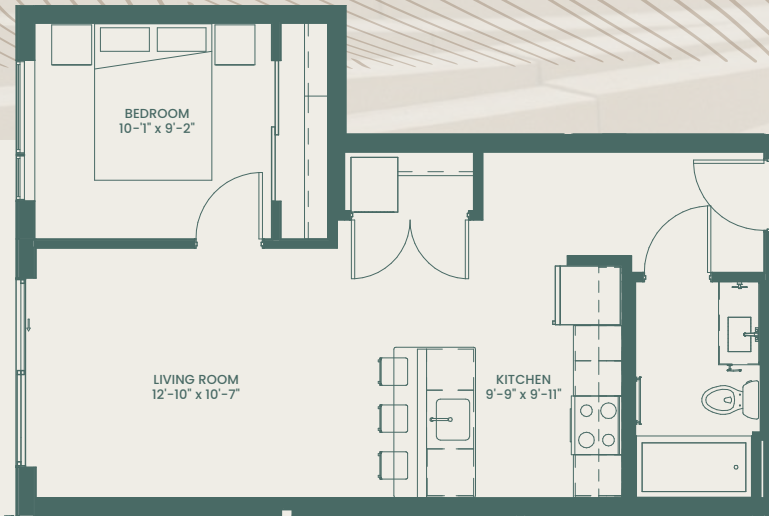

HORUS

1 Bedroom / 1 Bathroom
605 Square Feet

LUMOS & NOX

Floor plans are artist renderings.
Subject to change.

LUMOS

HORUS 1 BR / 1 BATH 605 Square Feet

FLOOR 1 2 3 4 5 6

2826 Girard Ave S, Minneapolis, MN 55408

612-255-2222

LumosNoxApartments.com

Floor plans are artist renderings. Subject to change.