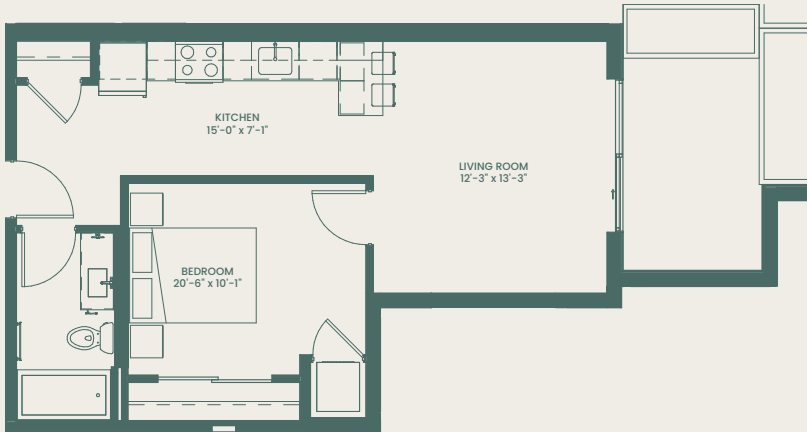

SOLARIS

1 Bedroom Alcove /
1 Bathroom
621 Square Feet

LUMOS & NOX

Floor plans are artist renderings.
Subject to change.

LUMOS

SOLARIS 1 BR ALCOVE / 1 BATH 621 Square Feet

FLOOR 1 2 3 4 5 6

2826 Girard Ave S, Minneapolis, MN 55408

612-255-2222

LumosNoxApartments.com

Floor plans are artist renderings. Subject to change.