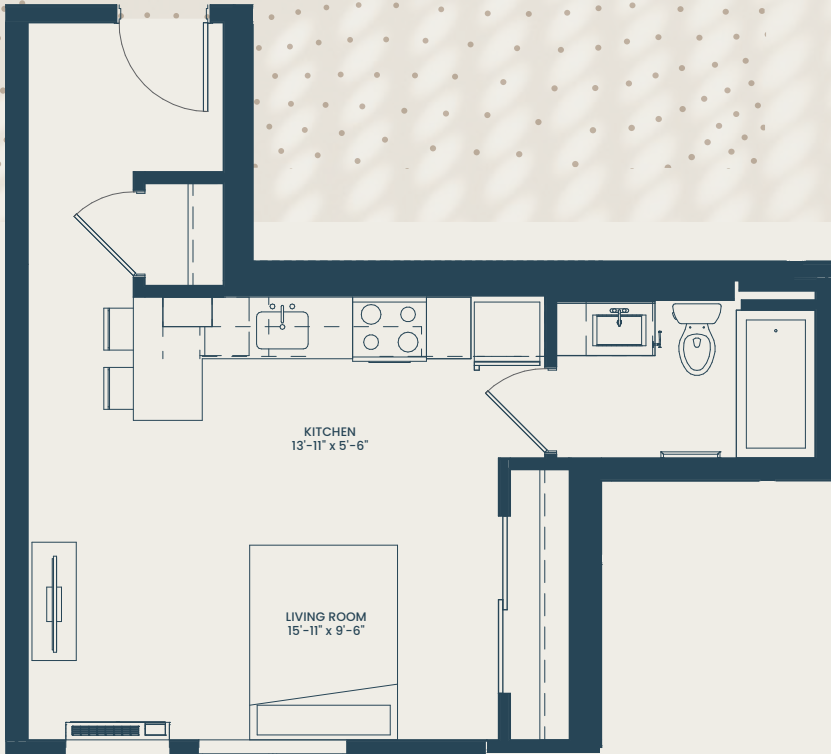

# HYRDA

Studio / 1 Bathroom  
473 Square Feet

# LUMOS & NOX

Floor plans are artist renderings.  
Subject to change.

FLOORS 1 2 3 4

2703 Girard Ave S, Minneapolis, MN 55408

**612-255-2222**

LumosNoxApartments.com

Floor plans are artist renderings. Subject to change.