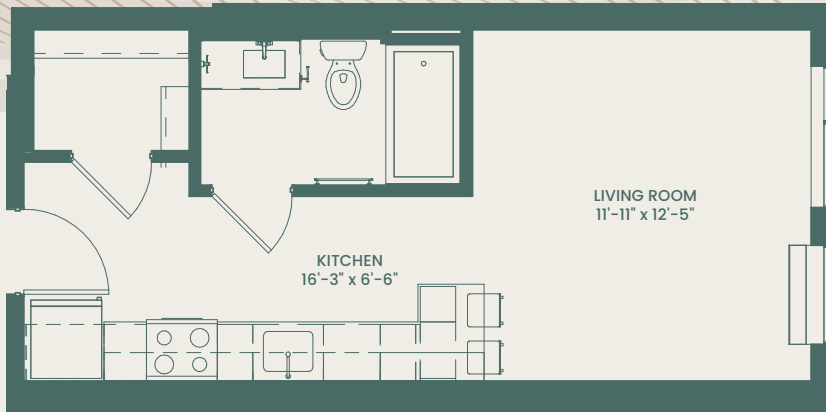

IDALIA

Studio / 1 Bathroom
390 Square Feet

LUMOS & NOX

Floor plans are artist renderings.
Subject to change.

LUMOS

IDALIA STUDIO / 1 BATH 390 Square Feet

FLOOR 1 2 3 4 5 6

2826 Girard Ave S, Minneapolis, MN 55408