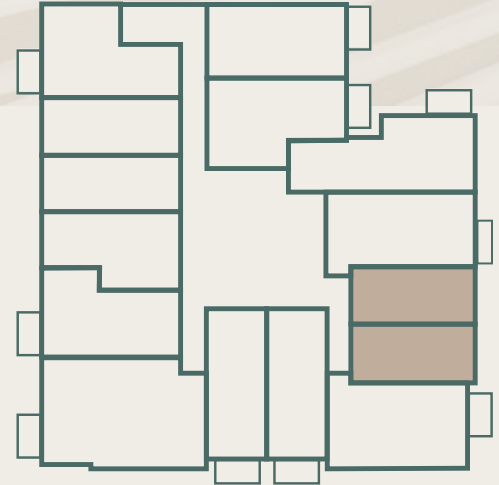

IDALIA

Studio / 1 Bathroom
390 Square Feet

LUMOS & NOX

Floor plans are artist renderings.
Subject to change.

LUMOS

IDALIA STUDIO / 1 BATH 390 Square Feet

FLOOR 1 2 3 4 5 6

2826 Girard Ave S, Minneapolis, MN 55408