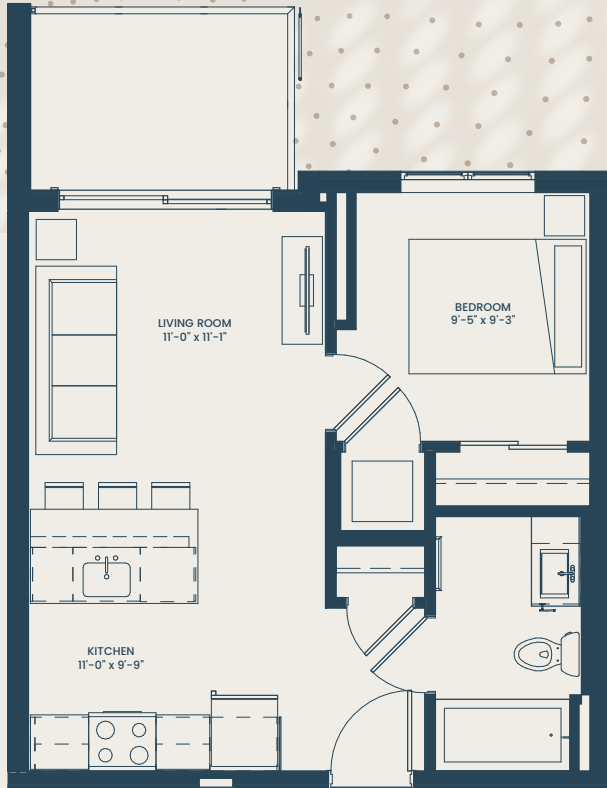

TITAN

1 Bedroom / 1 Bathroom
572 Square Feet

LUMOS & NOX

Floor plans are artist renderings.
Subject to change.

FLOORS

- 1
- 2
- 3
- 4

2703 Girard Ave S, Minneapolis, MN 55408

612-255-2222

LumosNoxApartments.com

Floor plans are artist renderings. Subject to change.

RHAE

1 Bedroom / 1 Bathroom
804 Square Feet

LUMOS & NOX

Floor plans are artist renderings.
Subject to change.