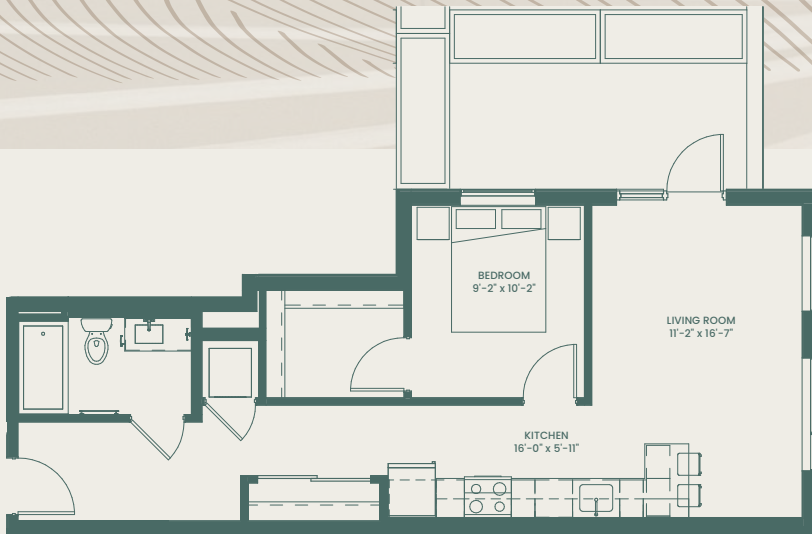

AMBER

1 Bedroom / 1 Bathroom
685 Square Feet

LUMOS & NOX

Floor plans are artist renderings.
Subject to change.

FLOOR 1 2 3 4 5 6

2826 Girard Ave S, Minneapolis, MN 55408

612-255-2222

LumosNoxApartments.com

Floor plans are artist renderings. Subject to change.