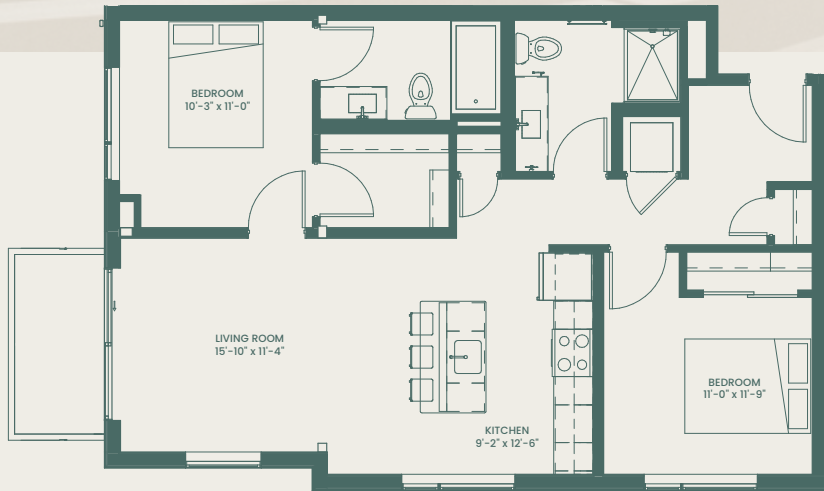

SIENNA

2 Bedroom / 2 Bathroom
945 Square Feet

LUMOS & NOX

Floor plans are artist renderings.
Subject to change.

LUMOS

SIENNA 2 BR / 2 BATH 945 Square Feet

FLOOR 1 2 3 4 5 6

2826 Girard Ave S, Minneapolis, MN 55408