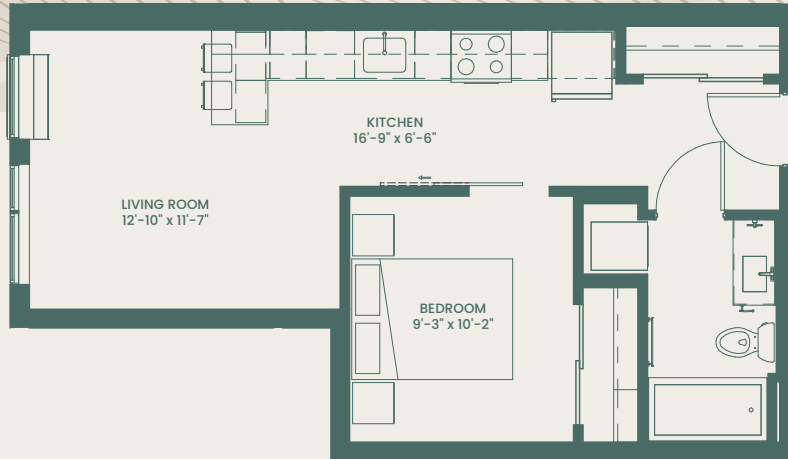

RA

1 Bedroom Alcove /
1 Bathroom
492 Square Feet

LUMOS & NOX

Floor plans are artist renderings.
Subject to change.

LUMOS

RA 1 BR ALCOVE / 1 BATH 492 Square Feet

FLOOR 1 2 3 4 5 6

2826 Girard Ave S, Minneapolis, MN 55408

612-255-2222

LumosNoxApartments.com

Floor plans are artist renderings. Subject to change.