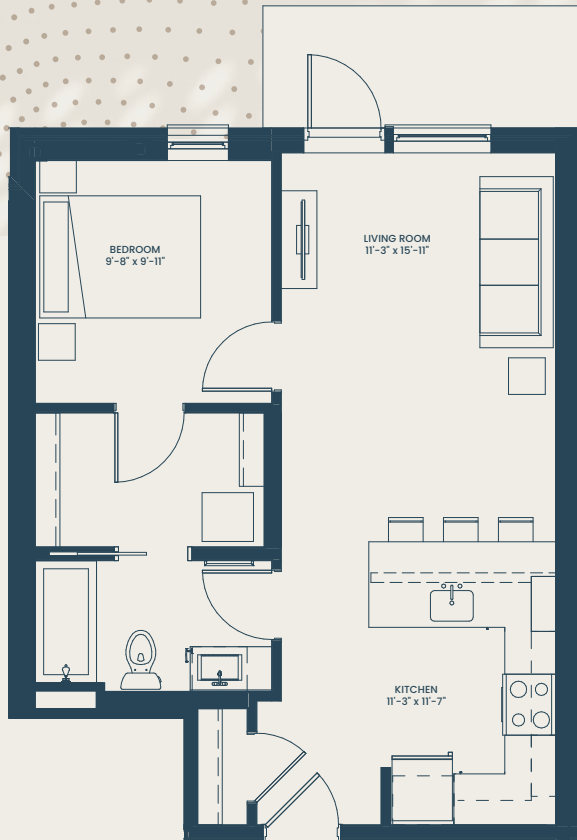

HELENE

1 Bedroom / 1 Bathroom
638 Square Feet

LUMOS & NOX

Floor plans are artist renderings.
Subject to change.

NOX

HELENE 1 BR / 1 BATH 638 Square Feet

FLOORS

1 2 3 4

2703 Girard Ave S, Minneapolis, MN 55408

612-255-2222

LumosNoxApartments.com

Floor plans are artist renderings. Subject to change.