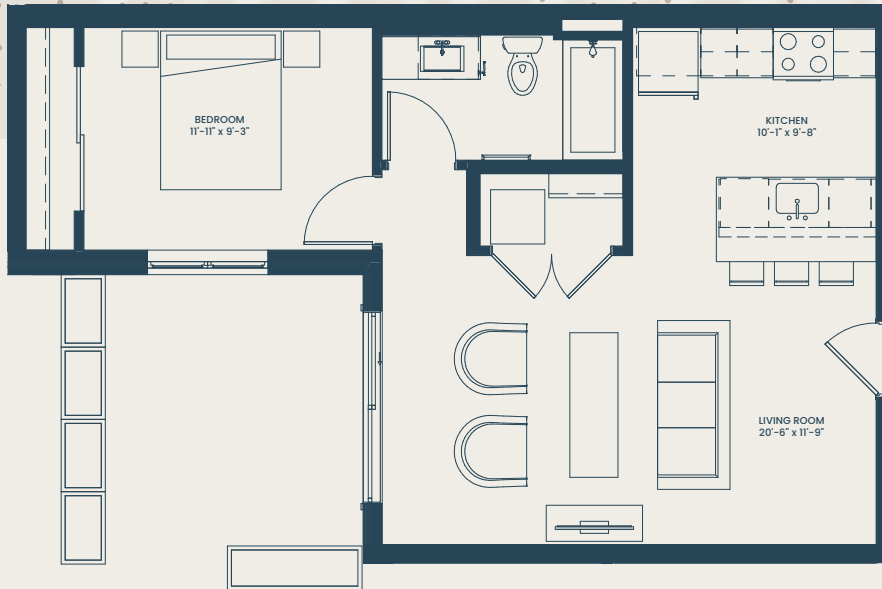

RHAE

1 Bedroom / 1 Bathroom
804 Square Feet

LUMOS & NOX

Floor plans are artist renderings.
Subject to change.

NOX

RHAE 1 BR / 1 BATH 804 Square Feet

FLOORS 1 2 3 4

2703 Girard Ave S, Minneapolis, MN 55408