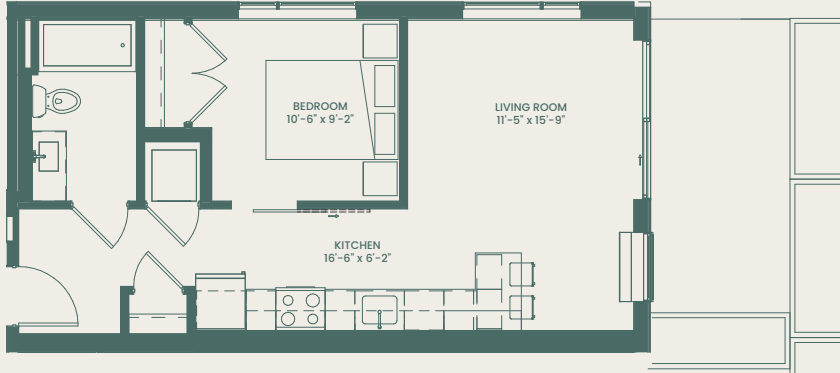

SOL

1 Bedroom / 1 Bathroom
563 Square Feet

LUMOS & NOX

Floor plans are artist renderings.
Subject to change.

LUMOS

SOL 1 BR / 1 BATH 563 Square Feet

FLOOR 1 2 3 4 5 6

2826 Girard Ave S, Minneapolis, MN 55408

612-255-2222

LumosNoxApartments.com

Floor plans are artist renderings. Subject to change.