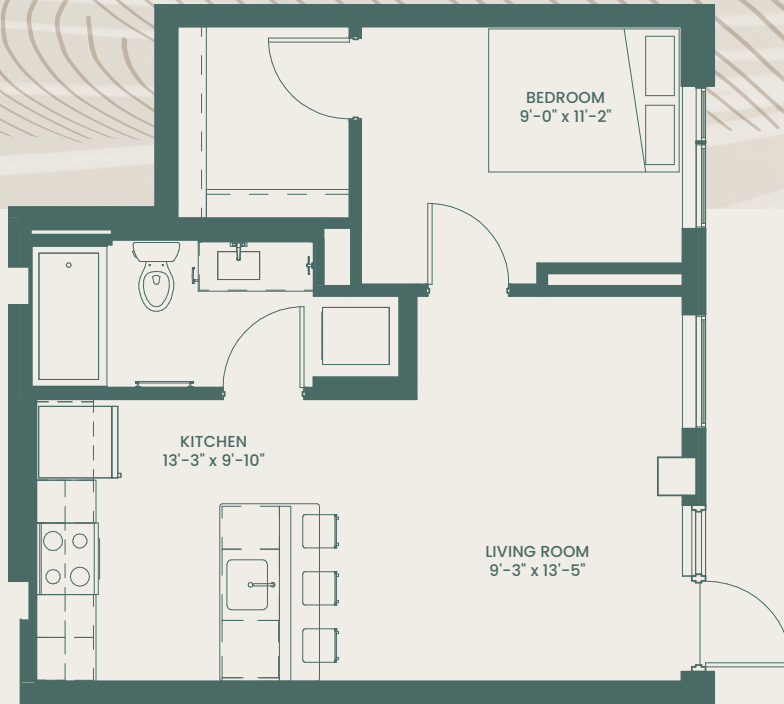

SURIA

1 Bedroom / 1 Bathroom
582 Square Feet

LUMOS & NOX

Floor plans are artist renderings.
Subject to change.

FLOOR **1** 2 3 4 5 6

2826 Girard Ave S, Minneapolis, MN 55408

612-255-2222

LumosNoxApartments.com