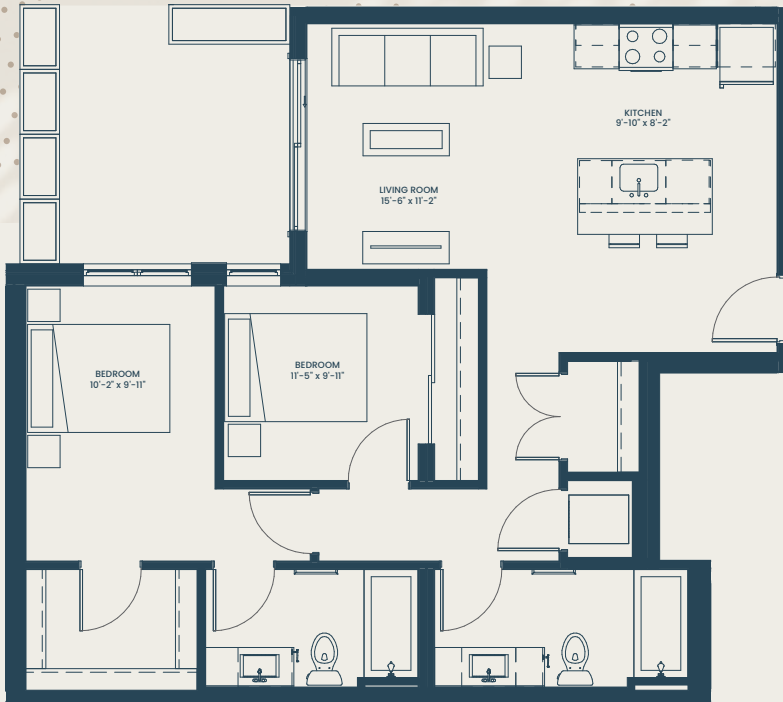

OPHELIA

2 Bedroom / 2 Bathroom
1,033 Square Feet

LUMOS & NOX

Floor plans are artist renderings.
Subject to change.

NOX

OPHELIA 2 BR / 2 BATH 1,033 Square Feet

FLOORS

1 2 3 4

2703 Girard Ave S, Minneapolis, MN 55408

612-255-2222

LumosNoxApartments.com

Floor plans are artist renderings. Subject to change.