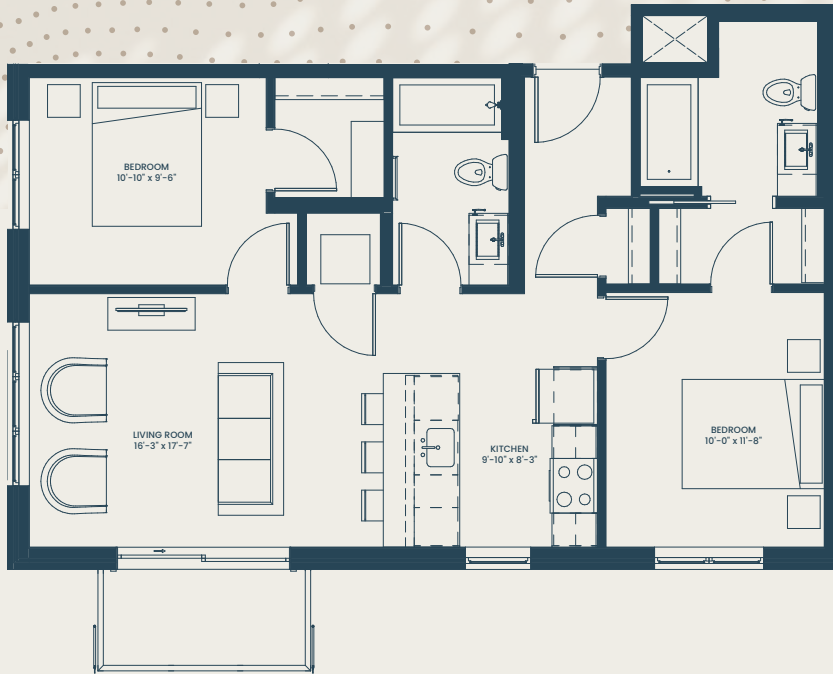

TELESTO

2 Bedroom / 2 Bathroom
949 Square Feet

LUMOS & NOX

Floor plans are artist renderings.
Subject to change.

NOX

TELESTO 2 BR / 2 BATH 949 Square Feet

FLOORS 1 2 3 4

2703 Girard Ave S, Minneapolis, MN 55408

612-255-2222

LumosNoxApartments.com

Floor plans are artist renderings. Subject to change.